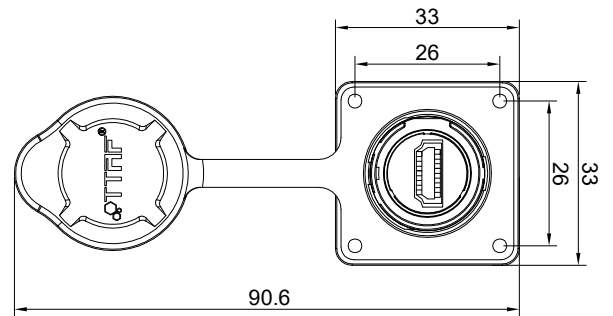

TT30 DATA SERIES

Waterproof HDMI Pluggable Connector

Product Code - TT 30 SERİSİ HDMI

EN 60309-1
EN 60695-2
EN 61984-2009

Type	HDMI
Connection Type	Plug/Unplug
Durability	500
Receptacle Housing	PBT, Black
Cable Specification	0.15*-0.2 mm ² / 26-24 AWG
Cable Outer Diameter	5.5 mm - 7 mm
Operating Temperature	-40°C- 80°C
IP Class	IP67

Product Code

TT	30	M	03	PE	0	1	001
1	2	3	4	5	6	7	8

1 Product Name	Name Of Product
2 Mounting Size	20 - 25 - 30 - 35
3 Type Of Terminal	M: male, F: female, U: USB, R: RJ45, F: fiber optic
4 Quantity Of Terminal	2 - 3 - 4 - 7 - 9 etc.
5 Category	PE: panel type , SX: cable type
6 Connection Of Wire	0: solder
7 Generation	1
8 Special Code	Material Color