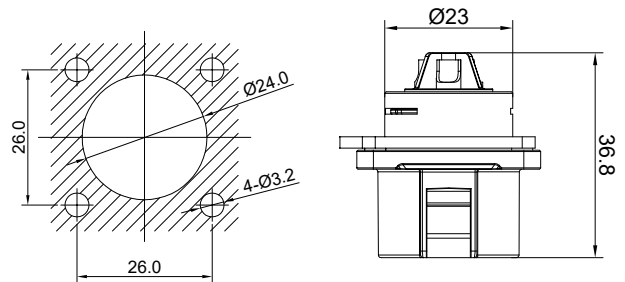

TT30 DATA SERIES

Waterproof HDMI Pluggable Connector

Product Code - TT 30 SERİSİ HDMI

EN 60309-1
EN 60695-2
EN 61984-2009

Type	HDMI
Connection Type	Plug/Unplug
Durability	500
Receptacle Housing	PBT, Black
Cable Specification	0.15*-0.2 mm ² / 26-24 AWG
Cable Outer Diameter	5.5 mm - 7 mm
Operating Temperature	-40°C- 80°C
IP Class	IP67

Product Code

TT	30	M	03	PE	0	1	001
1	2	3	4	5	6	7	8

1 Product Name	Name Of Product
2 Mounting Size	20 - 25 - 30 - 35
3 Type Of Terminal	M: male, F: female, U: USB, R: RJ45, F: fiber optic
4 Quantity Of Terminal	2 - 3 - 4 - 7 - 9 etc.
5 Category	PE: panel type , SX: cable type
6 Connection Of Wire	0: solder
7 Generation	1
8 Special Code	Material Color