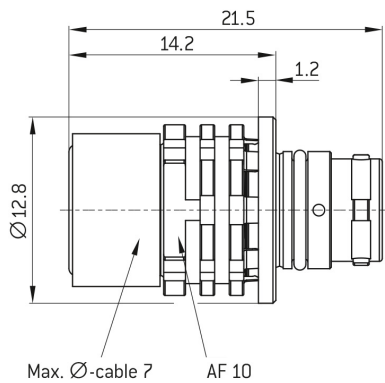

ODU AMC[®] HD STRAIGHT PLUG, SIZE 0, IP6K8 / IP6K9K, 8 CONTACTS, B (RED) KEY

- **Part number** A10WBM-PD8XBE0-0000
- **Type of connector** Straight plug
- **Number of contacts** 8
- **Keying** B (red)
- **Cable diameter** 3.2 - 7 mm

DIMENSIONS:

POSITIONS: 8 positions

CODING: B

Contact Insert Description

Number of contacts	8
Contact type	Pins
Contact diameter	0.3 mm
Insulator material	PEEK
Wire cross section	24 AWG
Termination type	Solder
Reverse gender on request	

ODU AMC[®] HD STRAIGHT PLUG, SIZE 0, IP6K8 / IP6K9K, 8 CONTACTS, B (RED) KEY

Technical information

Nominal current single contact	1.0 A	IEC 60512-5-2:2002 (DIN EN 60512-5-2:2003)
Test voltage	0.8 kV DC	EIA-364-20F:2019-02