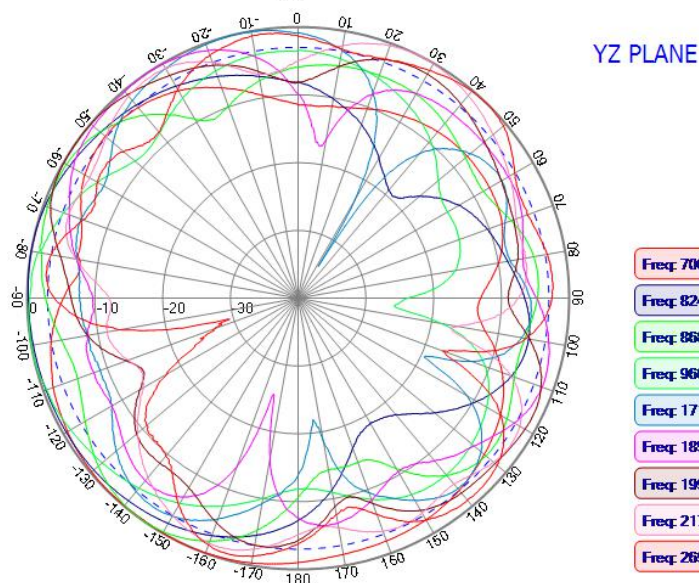

LTE Antenna MAIN

JIAXING JINCHANG ELECTRONIC TECHNOLOGY CO.,LTD
Add: 398#,Zhenye Road, South Street, Jiaxing, Zhejiang, China
Http:// www.jinchanggps.com E-mail:jcgps@vip.163.com
Tel: 86-0573-83692157/83692605/83958637 Fax:86-0573-83958635