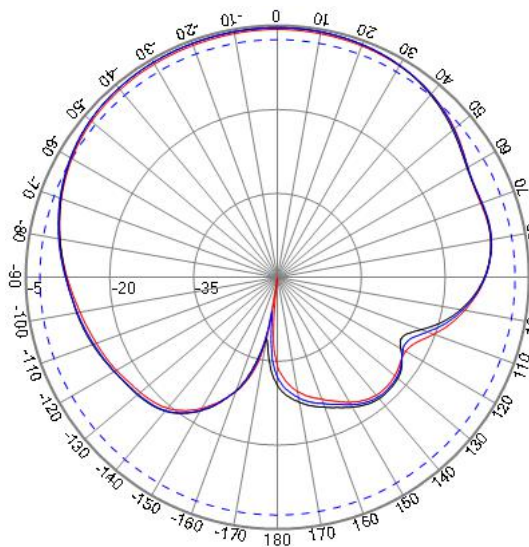

Radiation Pattern

GPS Antenna

XY-PLANE

Freq: 1602
Freq: 1561
Freq: 1575

XZ-PLANE

Freq: 1602
Freq: 1561
Freq: 1575

YZ-PLANE

Freq: 1602
Freq: 1561
Freq: 1575