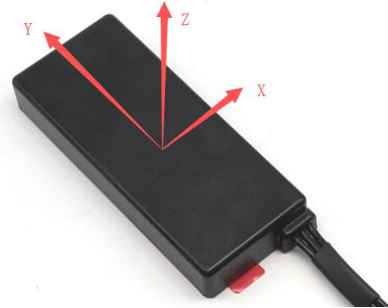

XZ-PLANE

Freq: 1602
Freq: 1561
Freq: 1575