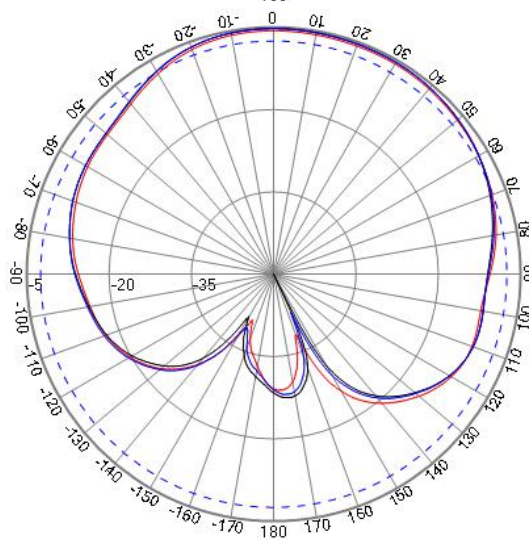

XZ-PLANE

Freq: 1602
Freq: 1561
Freq: 1575