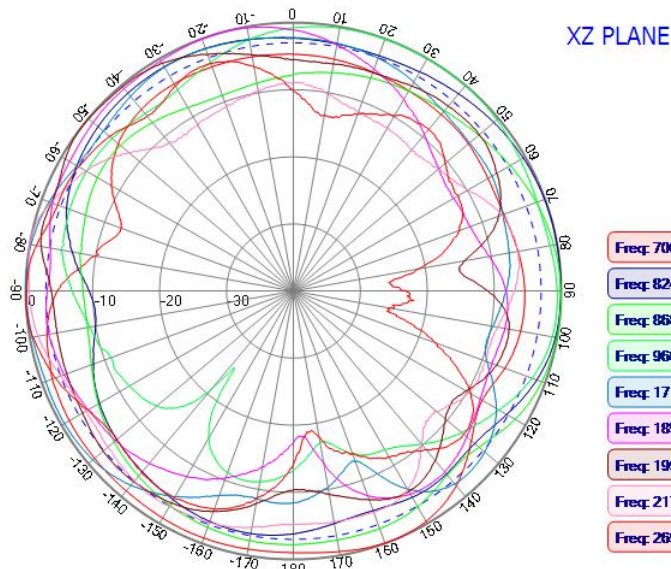

LTE Antenna MAIN

JIAXING JINCHANG ELECTRONIC TECHNOLOGY CO.,LTD
Add: 398#,Zhenye Road, South Street, Jiaxing, Zhejiang, China
Http:// www.jinchanggps.com E-mail:jcgps@vip.163.com
Tel: 86-0573-83692157/83692605/83958637 Fax:86-0573-83958635