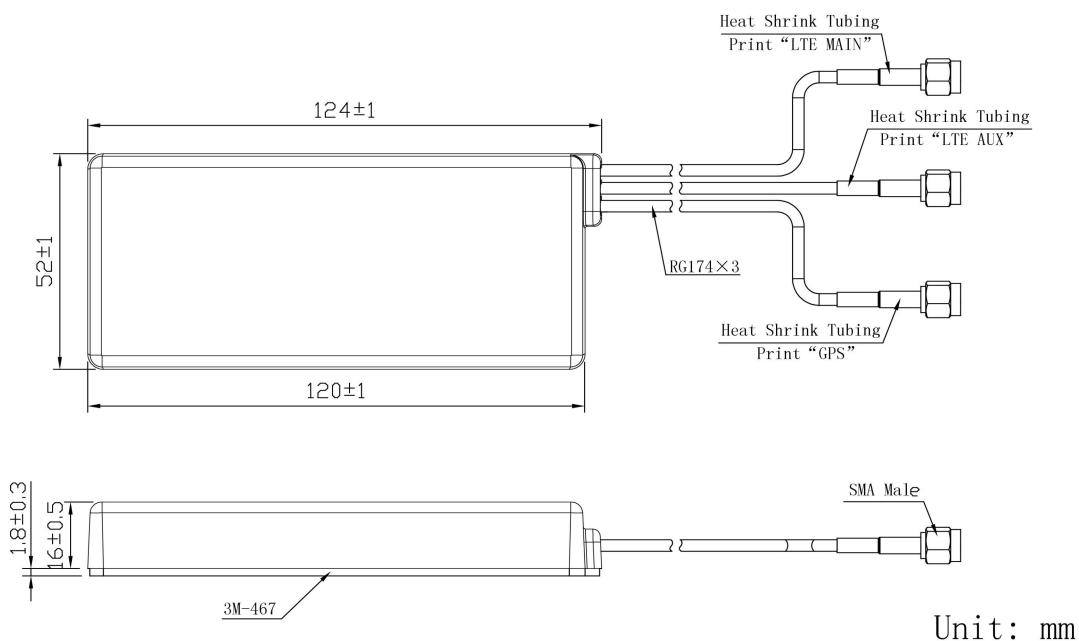

DIMENSIONS

JIAXING JINCHANG ELECTRONIC TECHNOLOGY CO.,LTD

Add: 398#,Zhenye Road, South Street, Jiaxing, Zhejiang, China

Http:// www.jinchanggps.com

E-mail:jcgps@vip.163.com

Tel: 86-0573-83692157/83692605/83958637 Fax:86-0573-83958635