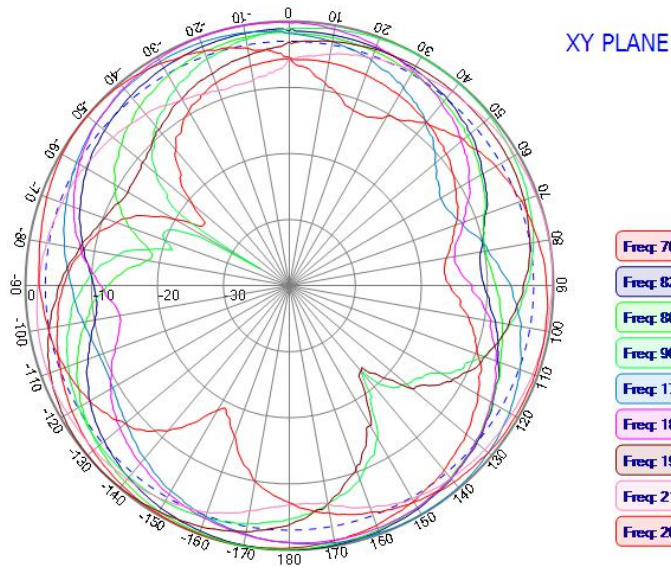

LTE Antenna MAIN

JIAXING JINCHANG ELECTRONIC TECHNOLOGY CO.,LTD
Add: 398#,Zhenye Road, South Street, Jiaxing, Zhejiang, China
Http:// www.jinchanggps.com E-mail:jcgps@vip.163.com
Tel: 86-0573-83692157/83692605/83958637 Fax:86-0573-83958635