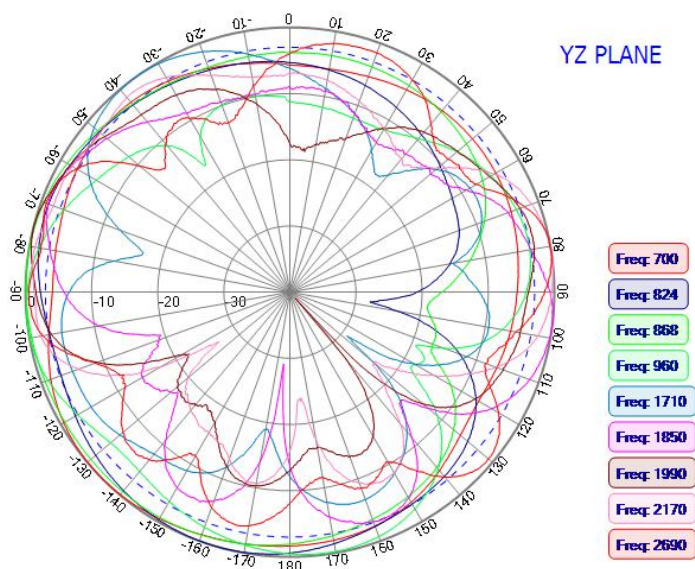

LTE Antenna AUX

JIAXING JINCHANG ELECTRONIC TECHNOLOGY CO.,LTD
Add: 398#,Zhenye Road, South Street, Jiaxing, Zhejiang, China
Http:// www.jinchanggps.com E-mail:jcgps@vip.163.com
Tel: 86-0573-83692157/83692605/83958637 Fax:86-0573-83958635