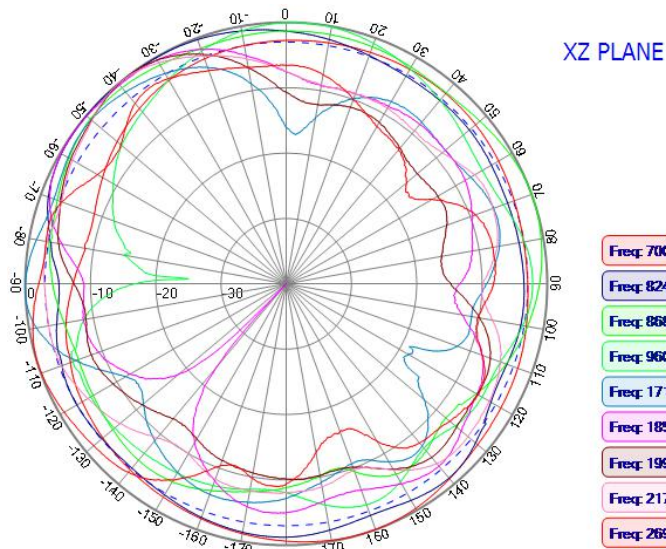

LTE Antenna AUX

JIAXING JINCHANG ELECTRONIC TECHNOLOGY CO.,LTD
Add: 398#,Zhenye Road, South Street, Jiaxing, Zhejiang, China
Http:// www.jinchanggps.com E-mail:jcgps@vip.163.com
Tel: 86-0573-83692157/83692605/83958637 Fax:86-0573-83958635