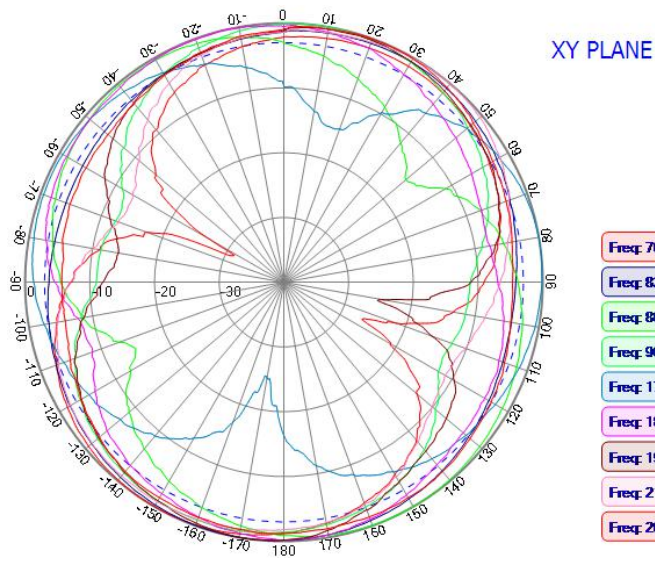

LTE Antenna AUX

JIAXING JINCHANG ELECTRONIC TECHNOLOGY CO.,LTD
Add: 398#,Zhenye Road, South Street, Jiaxing, Zhejiang, China
Http:// www.jinchanggps.com E-mail:jcgps@vip.163.com
Tel: 86-0573-83692157/83692605/83958637 Fax:86-0573-83958635