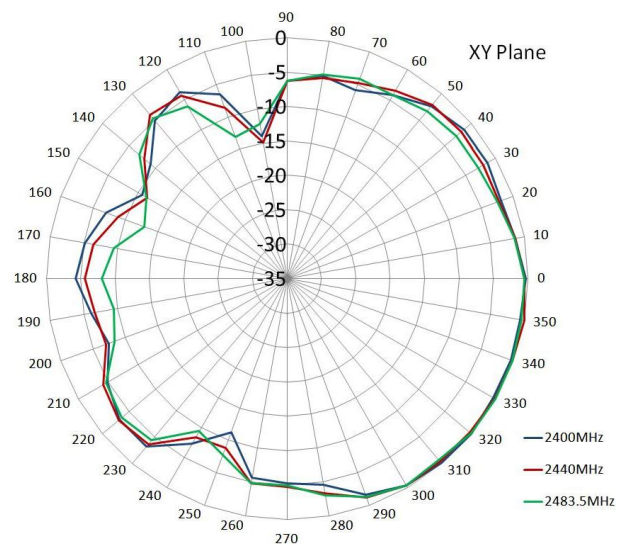

WIFI Antenna

JIAXING JINCHANG ELECTRONIC TECHNOLOGY CO.,LTD

Add: 398#, Zhenye Road, South Street, Jiaxing, Zhejiang, China

Http:// www.jinchanggps.com

E-mail: jcgps@vip.163.com

Tel: 86-0573-83692157/83692605/83958637 Fax: 86-0573-83958635