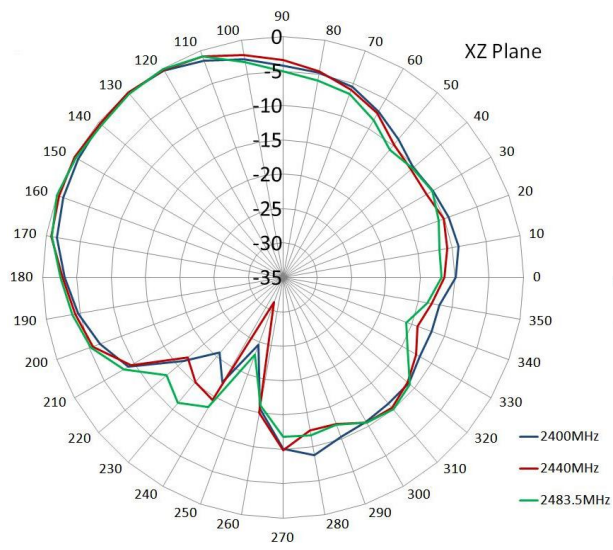

Jinchang Electron Global Service