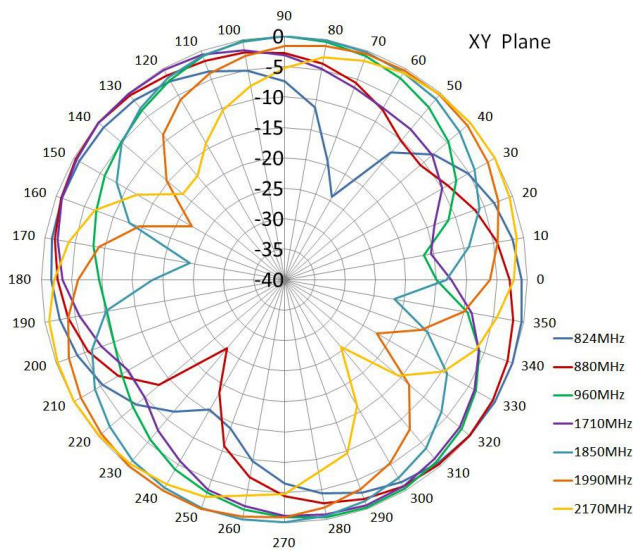

Jinchang Electron Global Service