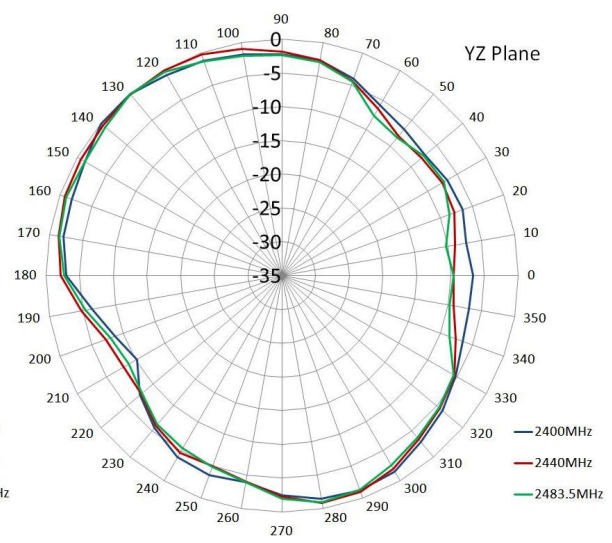

Jinchang Electron Global Service