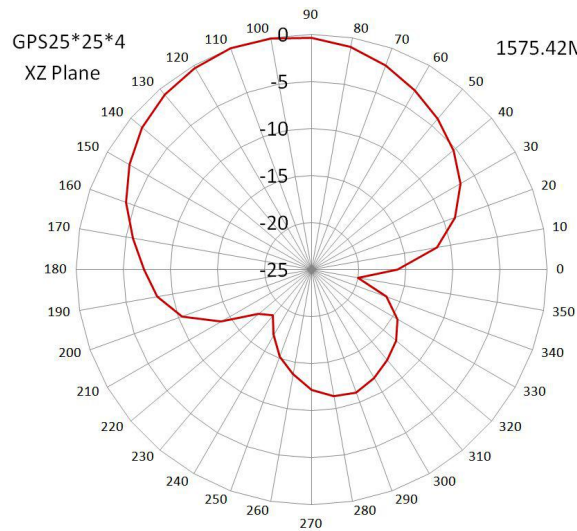

Ingress Protection	IP65~IP66
	Vibration	10 to 55Hz with 1.5mm amplitude 2hours
	Environmentally Friendly	ROHS Compliant

Radiation Pattern

GPS Antenna

GSM Antenna

JIAXING JINCHANG ELECTRONIC TECHNOLOGY CO.,LTD

Add: 398#, Zhenye Road, South Street, Jiaxing, Zhejiang, China

Http:// www.jinchanggps.com

E-mail: jcgps@vip.163.com

Tel: 86-0573-83692157/83692605/83958637 Fax: 86-0573-83958635