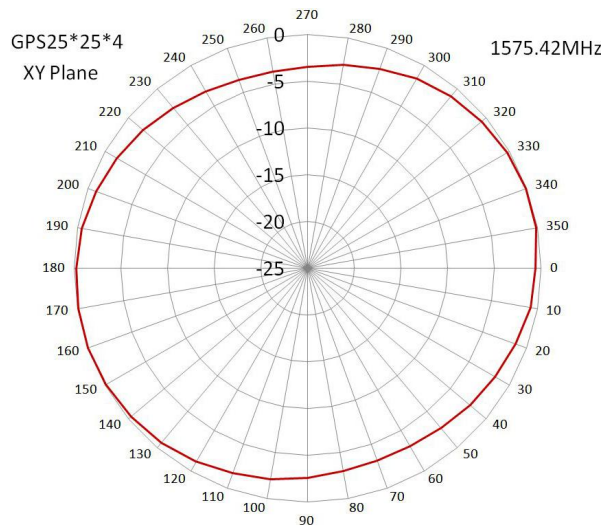

Ingress Protection	IP65~IP66
	Vibration	10 to 55Hz with 1.5mm amplitude 2hours
	Environmentally Friendly	ROHS Compliant

Radiation Pattern

GPS Antenna

GSM Antenna

JIAXING JINCHANG ELECTRONIC TECHNOLOGY CO.,LTD

Add: 398#, Zhenye Road, South Street, Jiaxing, Zhejiang, China

Http:// www.jinchanggps.com

E-mail: jcgps@vip.163.com

Tel: 86-0573-83692157/83692605/83958637 Fax: 86-0573-83958635