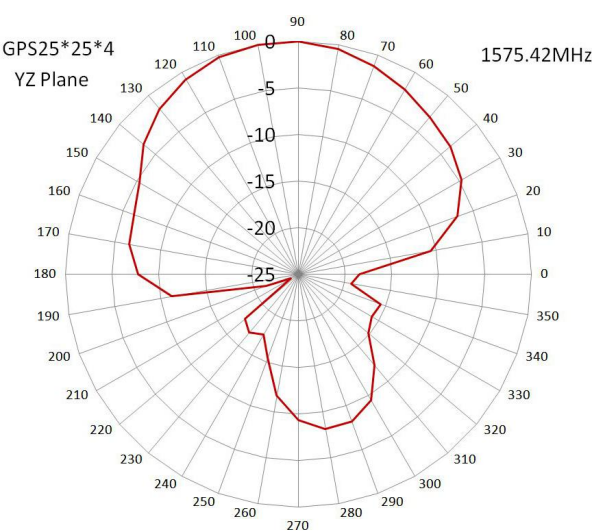

GPS+GSM+WIFI Combination Antenna JCE056

DIMENSIONS

SPECIFICATIONS

Item		Specifications	
GPS Antenna	Dielectric Antenna	Center Frequency	1575.42±3MHz
		Band Width	CF±5MHz
		Polarization	RHCP
		Gain	2dBic (Zenith)
		V.S.W.R	<1.5
		Impedance	50Ω
		Axial Ratio	3dB (max)
	LNA	Gain	28±2dB
		Noise Figure	<1.5dB
		V.S.W.R	<2.0
Supply Voltage		2.2~5V DC	
Current Consumption		<15mA	
GSM Antenna	Frequency Range	824~960MHz/1710~2170MHz	
	V.S.W.R	<2.0 (min)	
	Polarization	Linear	
	Gain	2.0dBi	
	Impedance	50Ω	
WIFI Antenna	Frequency Range	2400~2483.5MHz	
	Band Width	83.5MHz	
	Polarization	Linear	
	Gain	3dBi	
	V.S.W.R	<2.0 (min)	
	Impedance	50 Ω	
Mechanical	Cable	RG174	
	Connector	SMA/MCX/FAKRA or others	
	Material	ABS	
	Mounting Method	Magnet/Adhesive	
Environmental	Operating Temperature	-40℃~+85℃	
	Relative Humidity	Up to 95%	

	Ingress Protection	IP65~IP66
	Vibration	10 to 55Hz with 1.5mm amplitude 2hours
	Environmentally Friendly	ROHS Compliant

Radiation Pattern

GPS Antenna

GSM Antenna

JIAXING JINCHANG ELECTRONIC TECHNOLOGY CO.,LTD