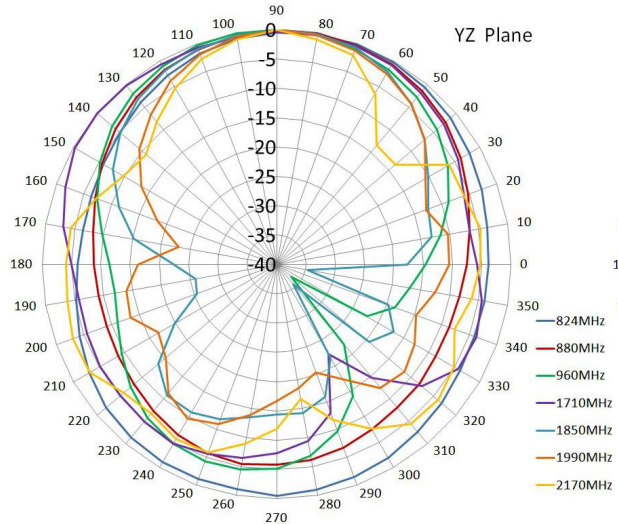

Jinchang Electron Global Service