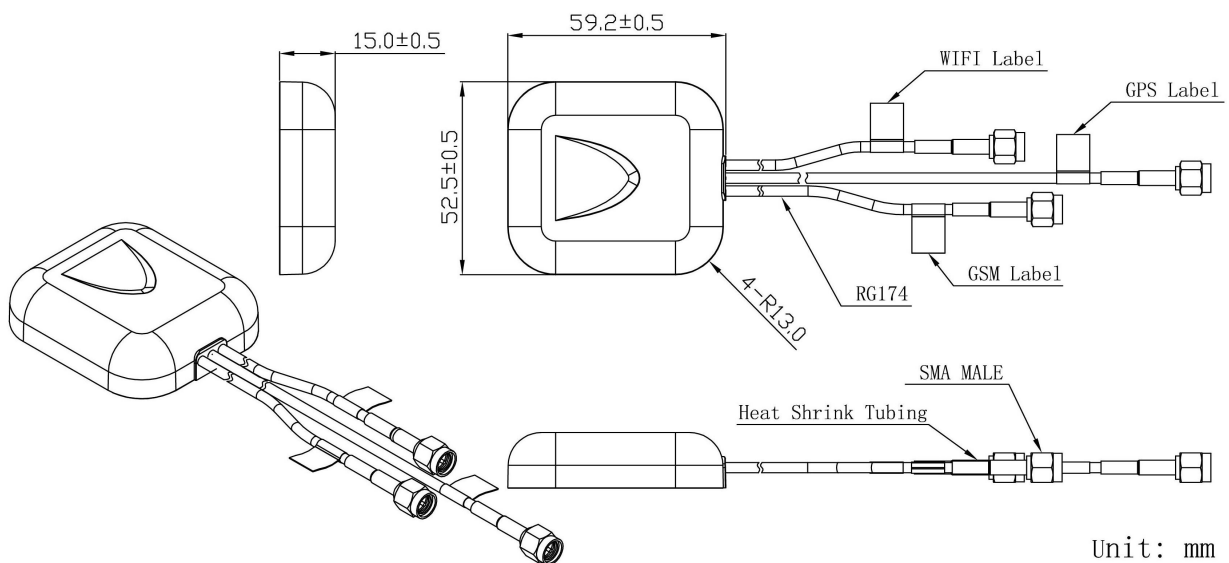

GPS+GSM+WIFI Combination Antenna JCE056

DIMENSIONS

SPECIFICATIONS

Item		Specifications	
GPS Antenna	Dielectric Antenna	Center Frequency	1575.42±3MHz
		Band Width	CF±5MHz
		Polarization	RHCP
		Gain	2dBic (Zenith)
		V.S.W.R	<1.5
		Impedance	50Ω
		Axial Ratio	3dB (max)
	LNA	Gain	28±2dB
		Noise Figure	<1.5dB
		V.S.W.R	<2.0
Supply Voltage		2.2~5V DC	
Current Consumption		<15mA	
GSM Antenna	Frequency Range	824~960MHz/1710~2170MHz	
	V.S.W.R	<2.0 (min)	
	Polarization	Linear	
	Gain	2.0dBi	
	Impedance	50Ω	
WIFI Antenna	Frequency Range	2400~2483.5MHz	
	Band Width	83.5MHz	
	Polarization	Linear	
	Gain	3dBi	
	V.S.W.R	<2.0 (min)	
	Impedance	50 Ω	
Mechanical	Cable	RG174	
	Connector	SMA/MCX/FAKRA or others	
	Material	ABS	
	Mounting Method	Magnet/Adhesive	
Environmental	Operating Temperature	-40℃~+85℃	
	Relative Humidity	Up to 95%	