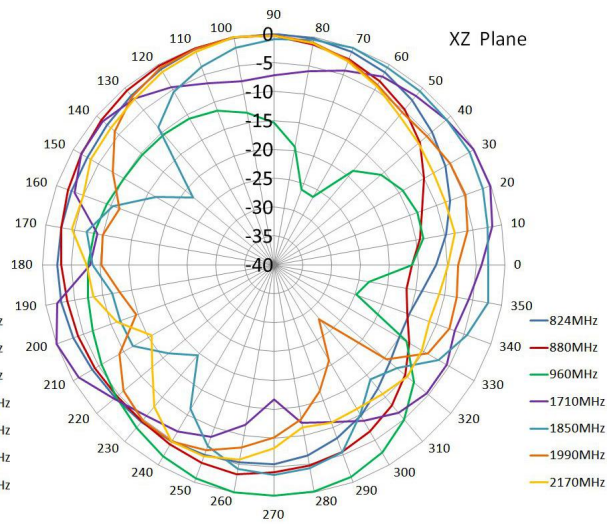

Jinchang Electron Global Service