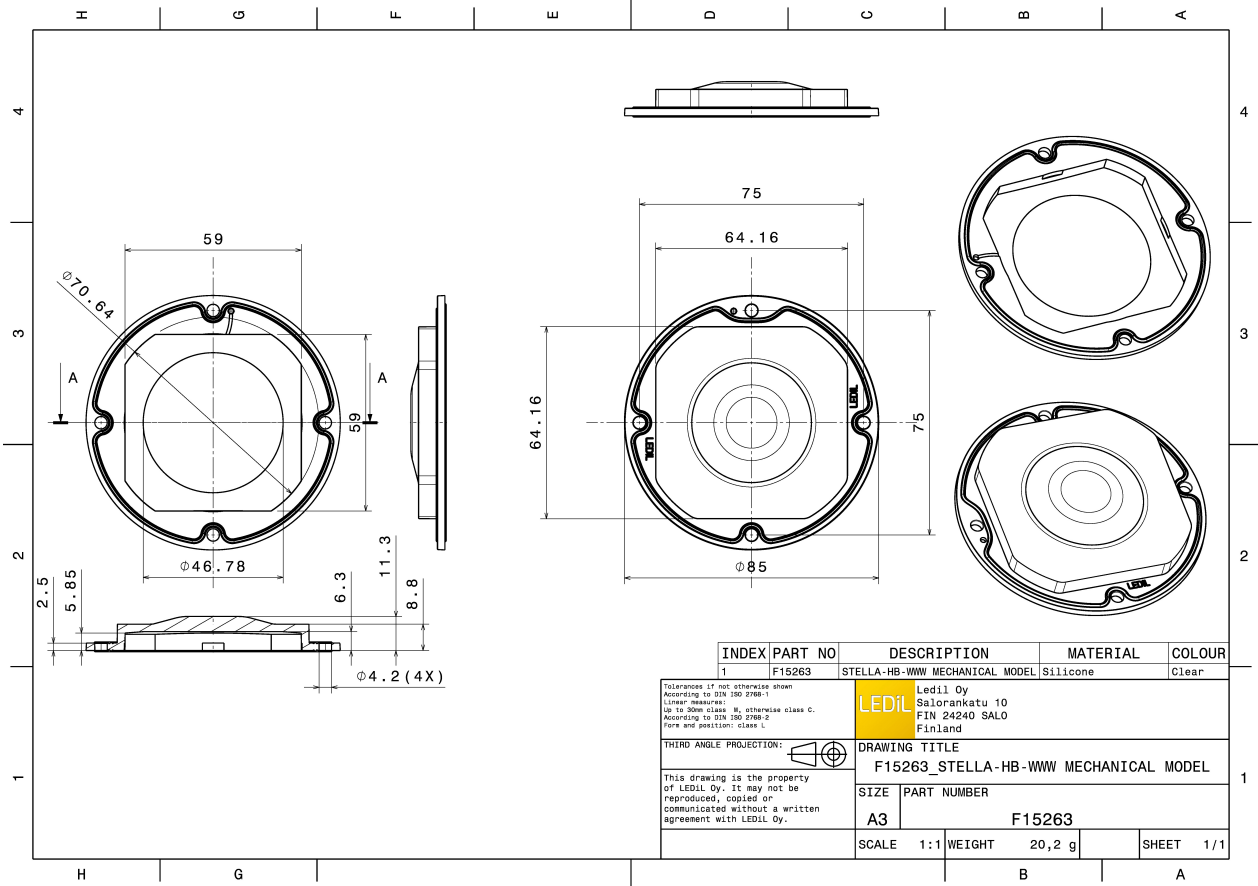

## STELLA-HB-WWW

~100° very wide beam for UV-C, warehouse and outdoor lighting. Compatible with up to 30 mm LES size COBs.

### TECHNICAL SPECIFICATIONS:

Dimensions	Ø 85.0 mm
Height	11.3 mm
Fastening	screw
ROHS compliant	yes ⓘ

### ORDERING INFORMATION:

Component	Qty in box	MOQ	MPQ	Box weight (kg)
F15263_STELLA-HB-WWW » Box size: 480 x 280 x 300 mm	90		10	3.1

See also our general installation guide: [www.ledil.com/installation\\_guide](http://www.ledil.com/installation_guide)