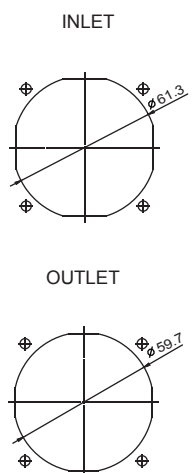

60x60x25 mm

13.8 CFM

 HA60251V4-0000-999	Bearing	Rating Voltage (VDC)	Power Current (mA)	Power Consumption (WATTS)	Speed (RPM)	Air Flow (CFM)	Static Pressure (Inch-H ₂ O)	Noise (dBA)	Weight (g)	Curve
	● VAPO	12	60	0.7	2500	13.8	0.04	13.8	41.5	1