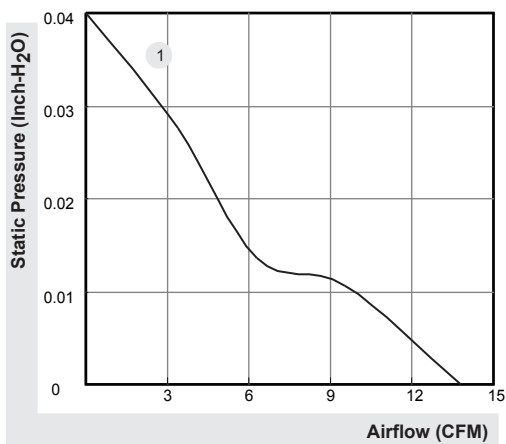

60x60x25 mm

13.8 CFM

 HA60251V4-0000-999	Bearing	Rating Voltage (VDC)	Power Current (mA)	Power Consumption (WATTS)	Speed (RPM)	Air Flow (CFM)	Static Pressure (Inch-H ₂ O)	Noise (dBA)	Weight (g)	Curve
	● VAPO	12	60	0.7	2500	13.8	0.04	13.8	41.5	1